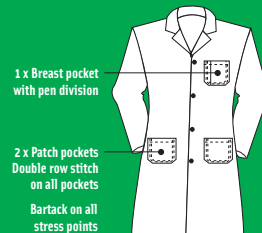

STYLE 3390

© 2004 - ICC